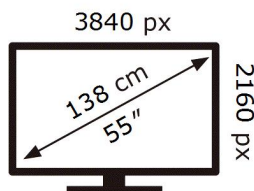

ENERG

SAMSUNG

TQ55Q65CAU

71 kWh/1000h

ABCDEF **G**

130 kWh/1000h

2019/2013